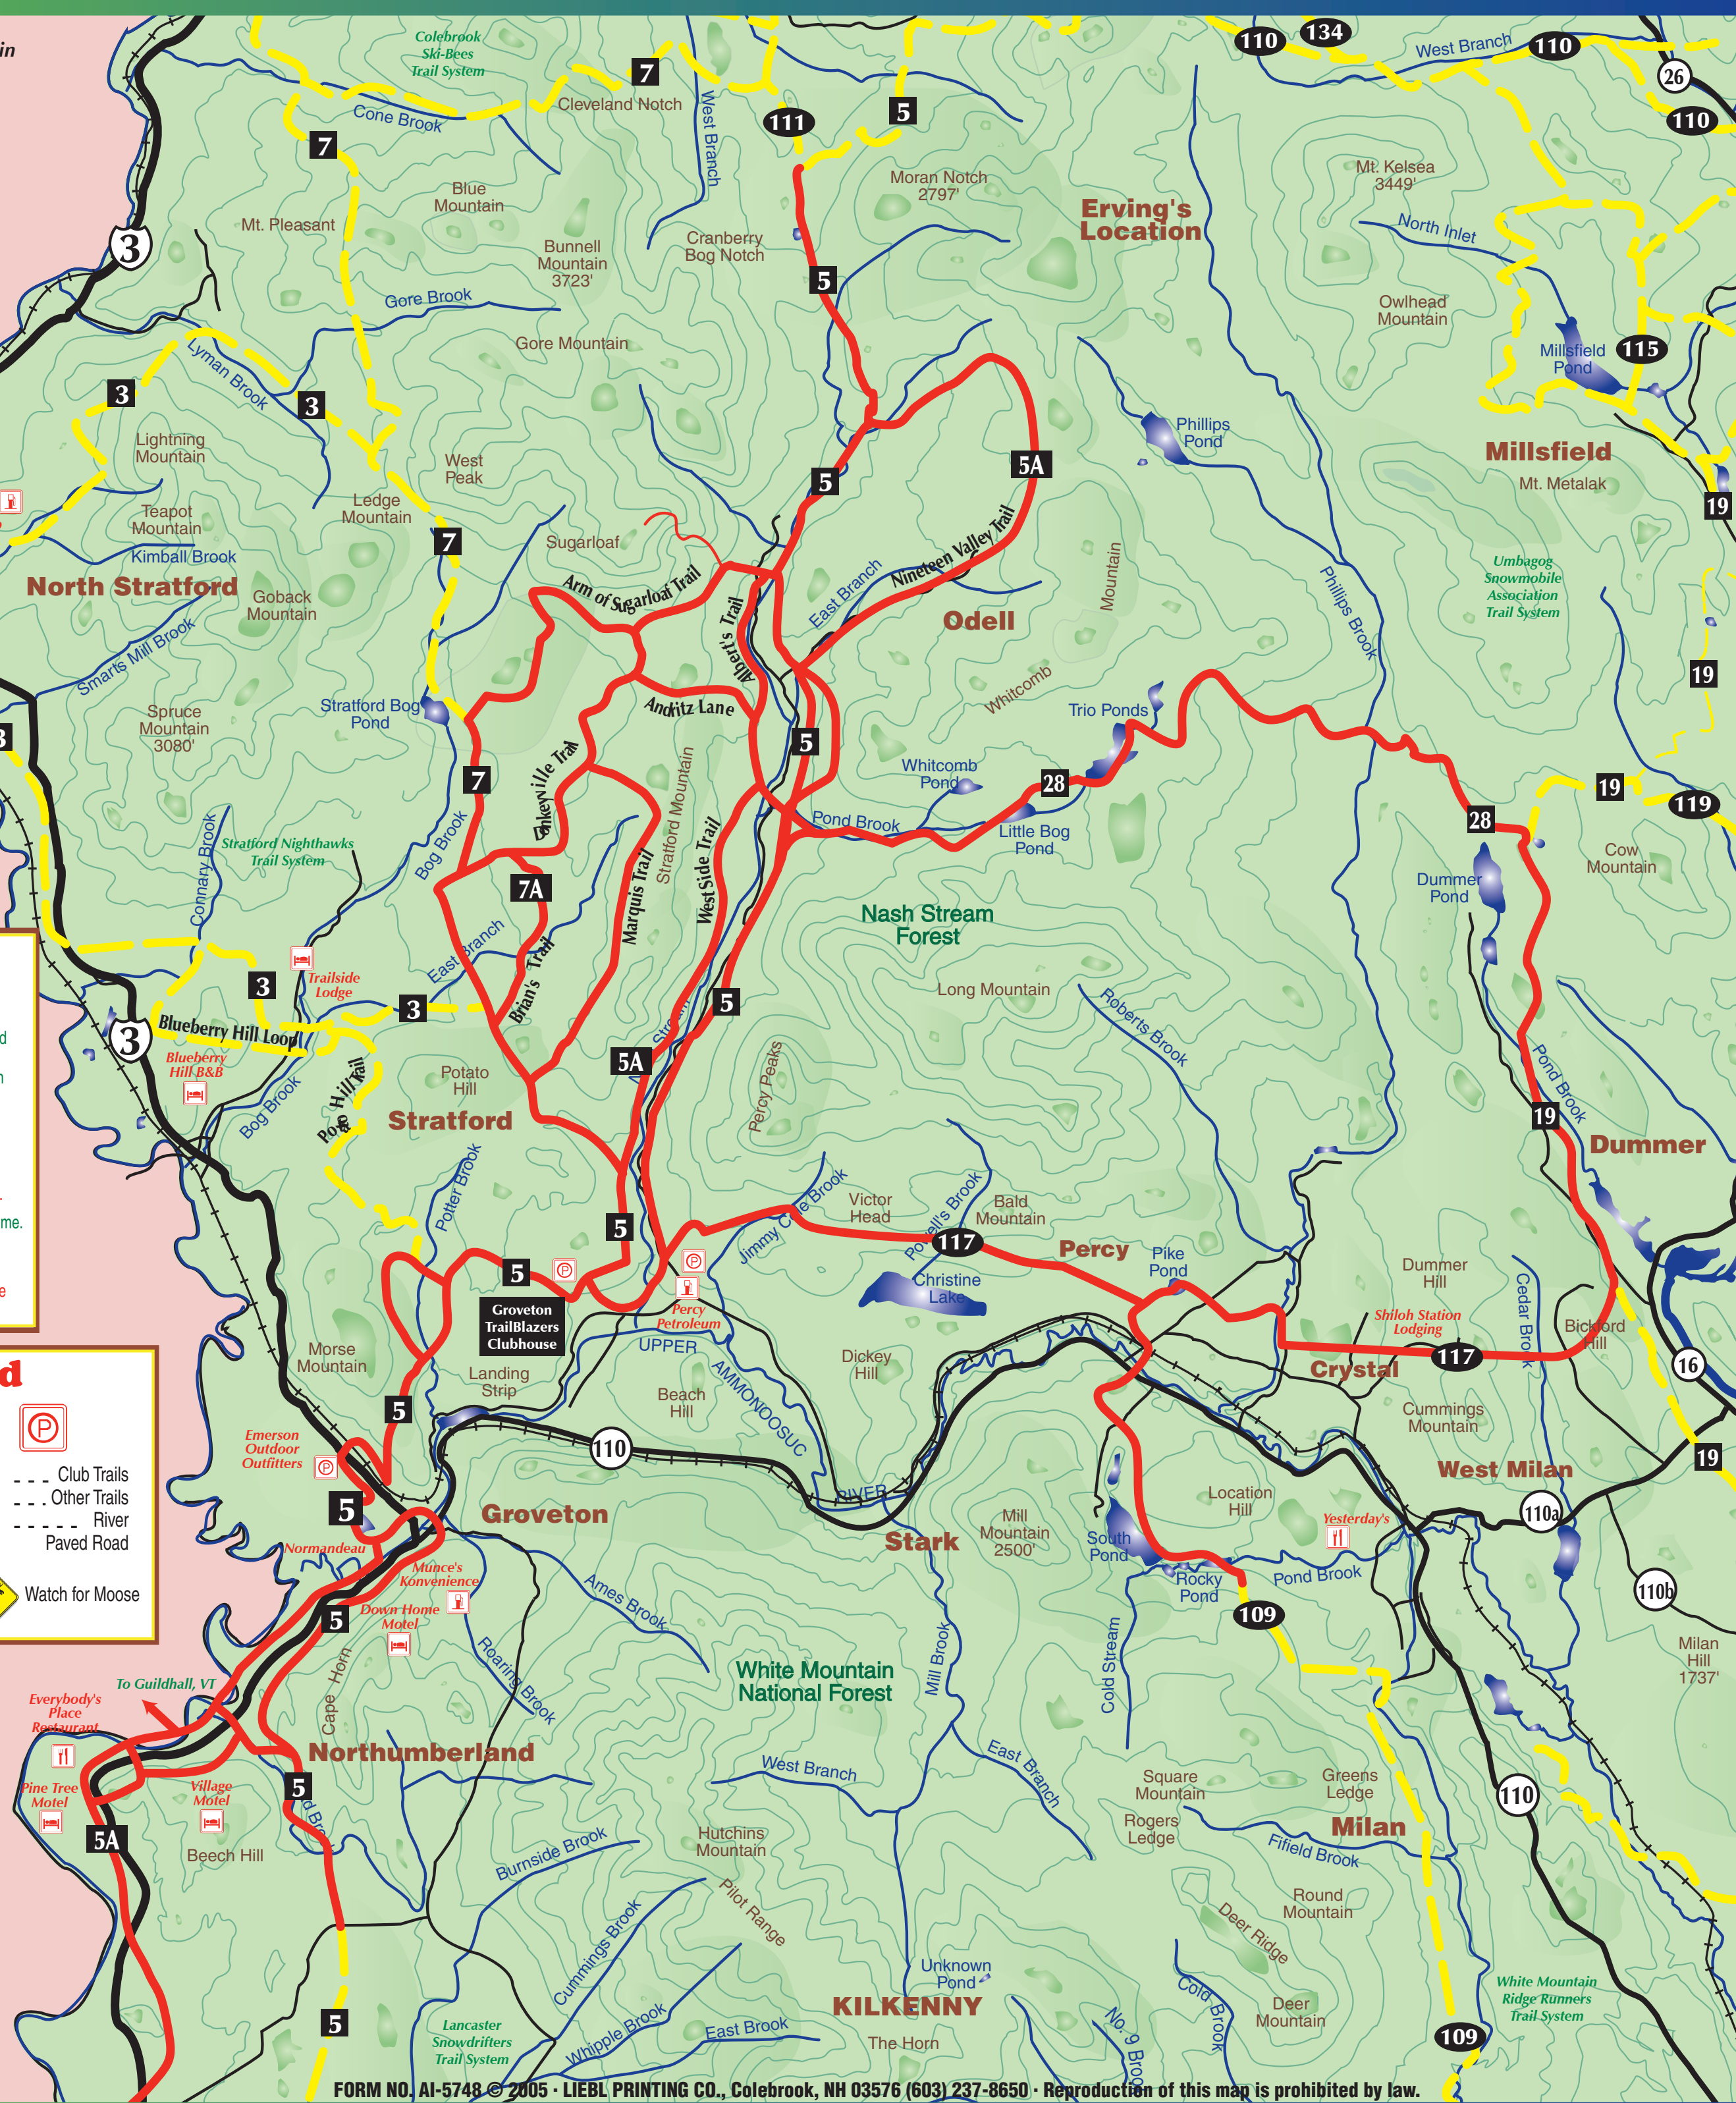

To Additional Sponsors in Colebrook

Daniel Hebert, Inc.  
Lemieux Garage  
Northern Tire

DeBanville's  
General Store

### NH Snowmobile Laws

- A current OHRV registration is required and must be properly affixed to the snowmobile, unless operated solely on the owner's property.
- Curfew is 10pm in residential zones. Operating a snowmobile under the influence of alcohol or drugs is illegal.
- Implied consent applies to all operator.
- It is unlawful to harass wildlife at any time.
- For INFORMATION on lodgings, restaurants, stores, fuel, services & campgrounds: see our sponsors on the backside of this map.

### Legend

Club Trails  
Other Trails  
River  
Paved Road  
Snowmobile Trail is Open  
Watch for Moose

To Additional Sponsors in Lancaster & Twin Mountain

Cabot Motor Inn  
Coos Motor Inn  
Dalton Mtn Motor Sports  
Dotte Scott RE  
F.B. Spaulding  
Fitch Fuel  
Garneau's Garage  
Lancaster Motor Inn  
Tim Savage

**Emergency Telephone Number 911**

Please ride responsibly.

Groveton, New Hampshire

Groveton Trailblazers  
Snowmobile Map 2007-2008

Enjoy our trails & join our club!  
Thank you for supporting our advertisers and our club.  
[www.grovetontrailblazers.com](http://www.grovetontrailblazers.com)